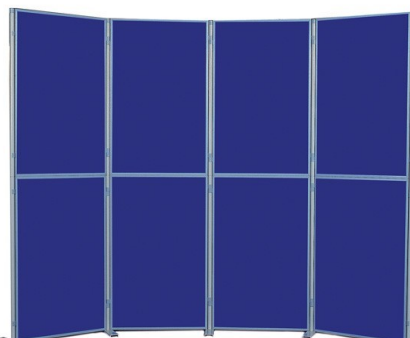

## Gala Tent PRO40 3m x 3m Gazebo with canopy

4 walls for each, 2 plain, 1 window, 1 door.

Walls can be used individually or in combination.

Request sandbags or guys and pegs to secure.

4 gazebos available, gutter kits for using several together, see photo

## Navy slide together Professional Display Boards.

12 in our set together with rods to display in any combination or orientation.

Can be used as 4 x 3 table top displays  
Inside or sheltered use

## Lightweight "Kiosk"

Folds into bag for foyer use, ticket sales. (Blok not included!)

Inside use only