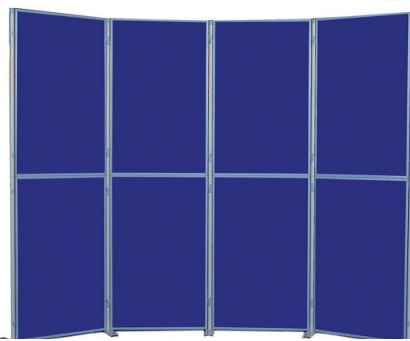

Catalogue of Loan Items from District 2019

Gala Tent PRO40 3m x 3m Gazebo with canopy

4 walls for each, 2 plain, 1 window, 1 door.

Walls can be used individually or in combination.

Guys and pegs included, sandbags by request.

4 gazebos available, gutter kits for using several together, see photo

4m Outdoor feather flags.
4 available

Navy slide together Professional Display Boards.

12 in our set together with rods to display in any combination or orientation.

Can be used as 4 x 3 table top displays
Inside or sheltered use

Lightweight "Kiosk"

Folds into bag for foyer use, ticket sales. (Blok not included!)

Inside use only

Pull Up Banner

Youth Opportunities

Inside use